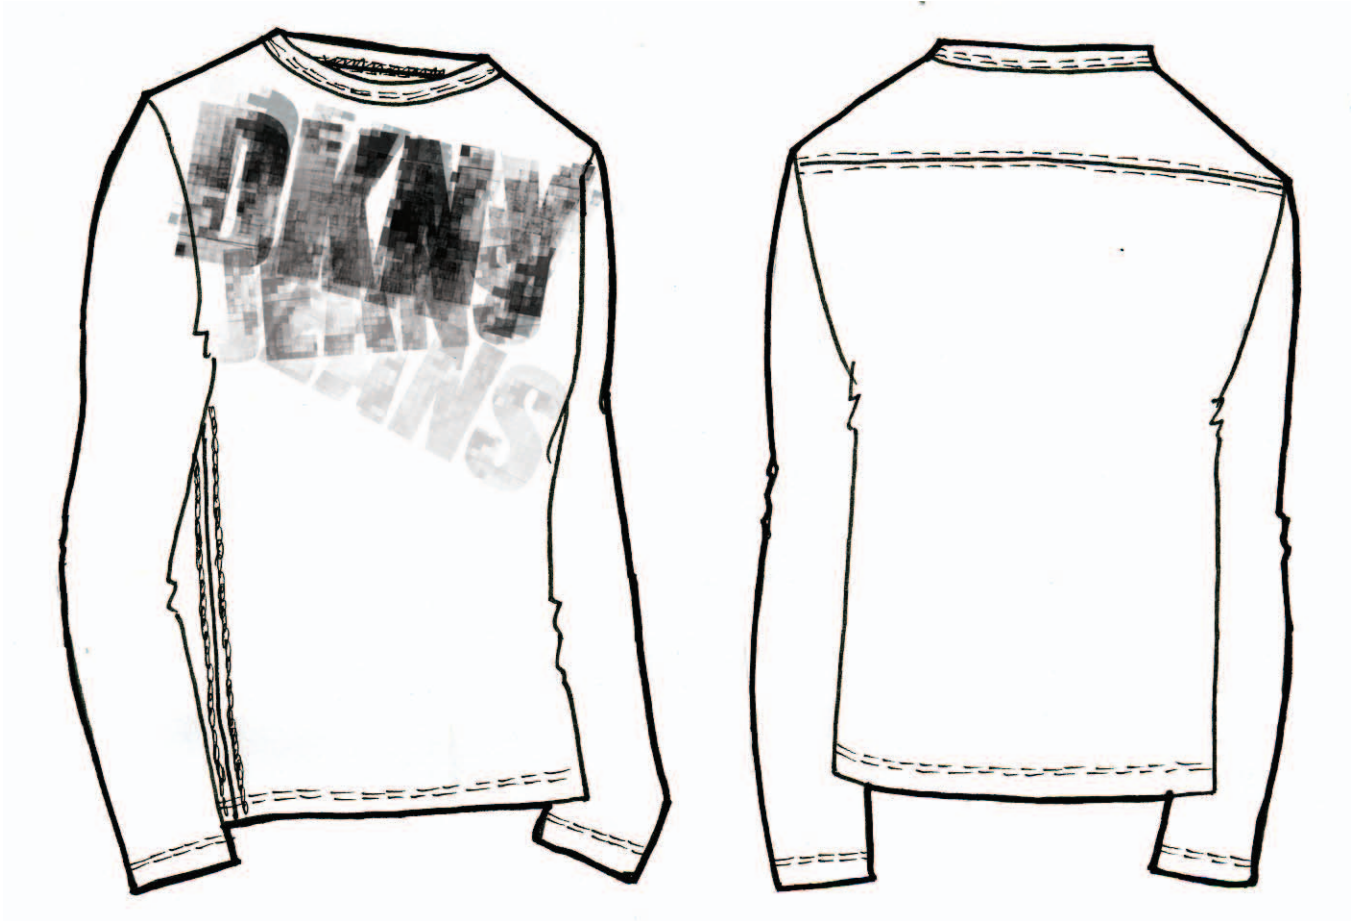

B2T024ZQ
PIXEL ILLUSION LONG SLEEVE CREW
50% COTTON / 50% POLY
HEAVY SILICONE WASH
DELIVERY A

COLOR: white
LOGO COLOR: sublimation print

B2T024ZQ
PIXEL ILLUSION LONG SLEEVE CREW
50% COTTON / 50% POLY
HEAVY SILICONE WASH
DELIVERY A

COLOR: heather grey
LOGO COLOR: sublimation print